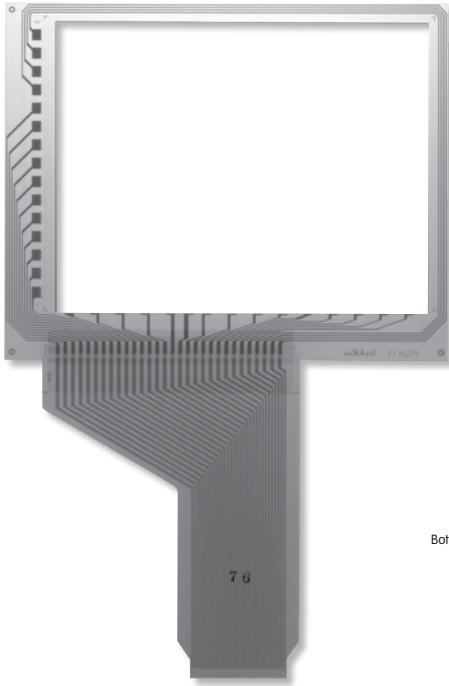

Tilt

Touch

Indicators

Accessories

Supplement

Digital Touch Screen

Part Number	Screen Size in Inches	Key Area Dimensions	Viewing Area Dimensions	External Dimensions	Panel Thickness	Terminal Detail 30 Pin .039" (1.0mm) Pitch
FTAS225-57AN	5.7	4.54" x 3.39" (115.2mm x 86.04mm)	4.80" x 3.62" (122.0mm x 92.0mm)	5.51" x 4.45" (140.0mm x 113.0mm)	.083" (2.1mm)	Length 3.94" (100.0mm)

Notes: Input method is finger. Number of keys for Digital Touch Screen: 15 x 15. See web site for dimensioned drawings for the Digital Touch Screen.

**Digital
FTAS225-57AN**

Y11-Y1, X1-X15, Y15-Y12
PIN ASSIGNMENT