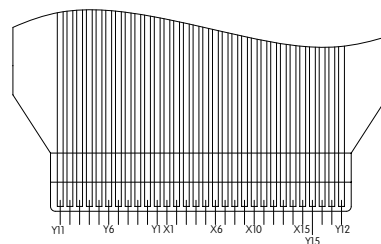

Y11-Y1, X1-X15, Y15-Y12
PIN ASSIGNMENT