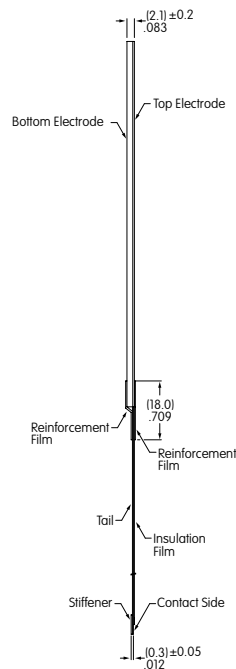

Tilt

Touch

Indicators

Accessories

Supplement

Digital Touch Screen

Part Number	Screen Size in Inches	Key Area Dimensions	Viewing Area Dimensions	External Dimensions	Panel Thickness	Terminal Detail 30 Pin .039" (1.0mm) Pitch
FTAS225-57AN	5.7	4.54" x 3.39" (115.2mm x 86.04mm)	4.80" x 3.62" (122.0mm x 92.0mm)	5.51" x 4.45" (140.0mm x 113.0mm)	.083" (2.1mm)	Length 3.94" (100.0mm)

Notes: Input method is finger. Number of keys for Digital Touch Screen: 15 x 15. See web site for dimensioned drawings for the Digital Touch Screen.

**Digital
FTAS225-57AN**

Y11-Y1, X1-X15, Y15-Y12
PIN ASSIGNMENT