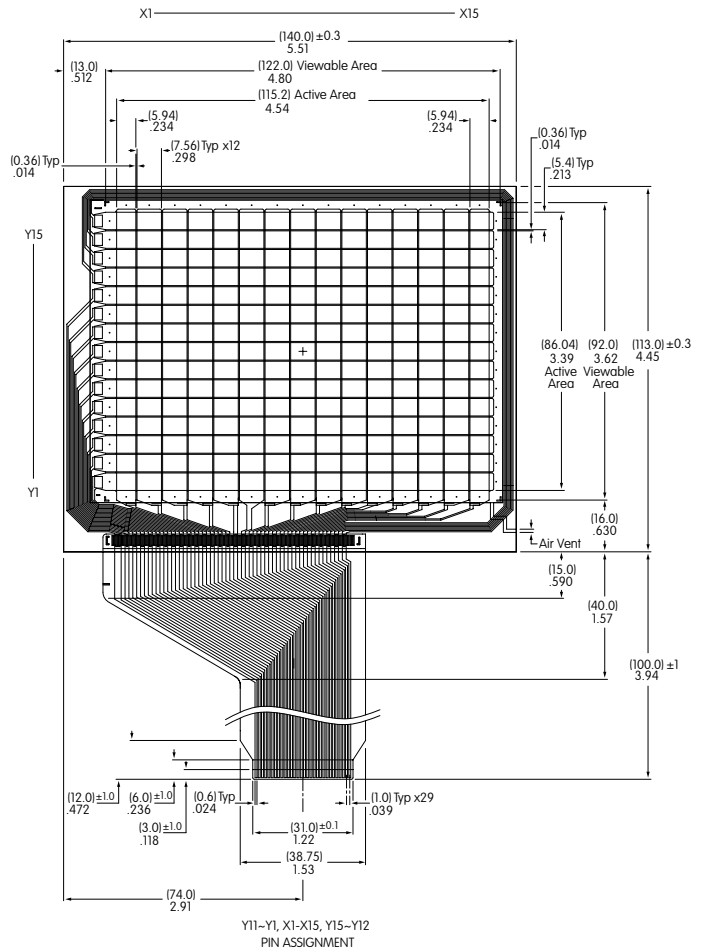

Tilt

Touch

Indicators

Accessories

Supplement

Digital Touch Screen

Part Number	Screen Size in Inches	Key Area Dimensions	Viewing Area Dimensions	External Dimensions	Panel Thickness	Terminal Detail 30 Pin .039" (1.0mm) Pitch
FTAS225-57AN	5.7	4.54" x 3.39" (115.2mm x 86.04mm)	4.80" x 3.62" (122.0mm x 92.0mm)	5.51" x 4.45" (140.0mm x 113.0mm)	.083" (2.1mm)	Length 3.94" (100.0mm)

Notes: Input method is finger. Number of keys for Digital Touch Screen: 15 x 15. See web site for dimensioned drawings for the Digital Touch Screen.

**Digital
FTAS225-57AN**

Y11-Y1, X1-X15, Y15-Y12
PIN ASSIGNMENT