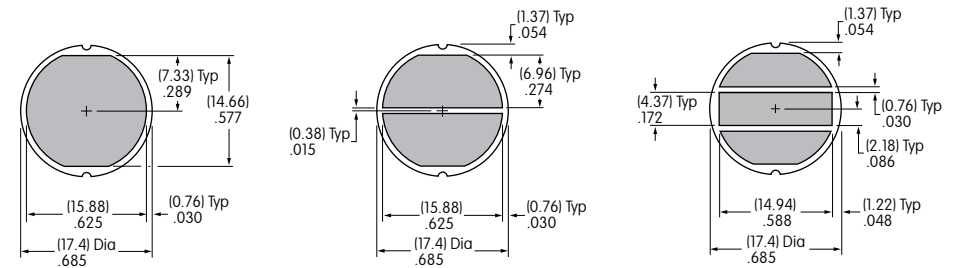

Round Film Insert

Note maximum space available for 1, 2 or 3 line legends. These dimensions must be considered when choosing font style and size for round cap lens.*