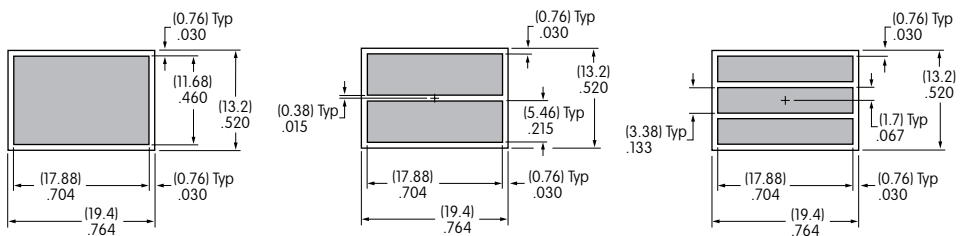

Rectangular Cap Lens

- 1 line maximum height .460"
- 2 lines maximum height .215"
- 3 lines maximum height .133"
- Maximum width .704"