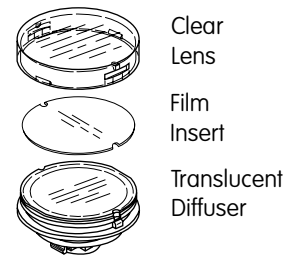

Cap for Bright LED without Resistor

AT4179
Round

Legend on Lens or Insert