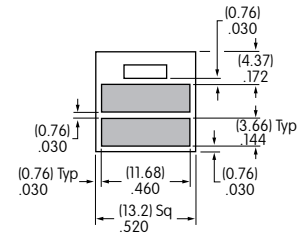

Note: All gray areas represent printable surfaces.

Square Cap with Window

1 line maximum height .318"
2 lines maximum height .144"
Maximum width .460"