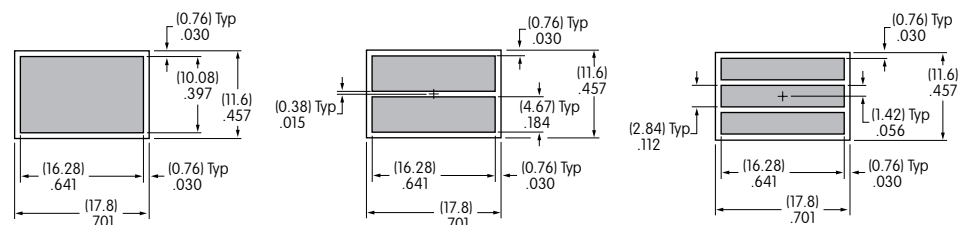

Rectangular Film Insert

- 1 line maximum height .397"
- 2 lines maximum height .184"
- 3 lines maximum height .112"
- Maximum width .641"