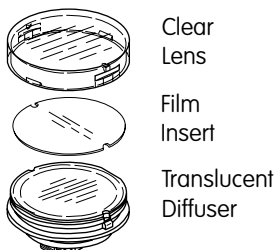

Cap for Bright LED with Resistor

AT4165
Round

Legend on Lens or Insert