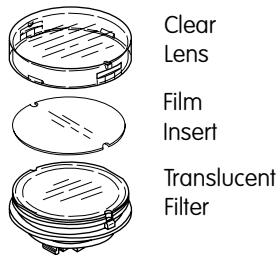

Insert Cap for Incandescent or Neon Lamp

AT4055
Round

Legend on Lens or Insert