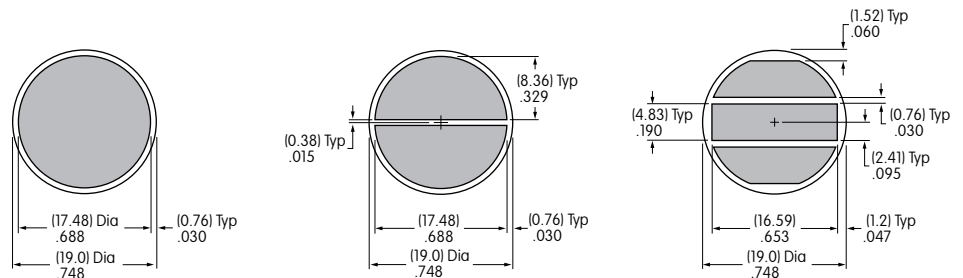

Round Cap Lens

Note maximum space available for 1, 2 or 3 line legends. These dimensions must be considered when choosing font style and size for round cap lens.*