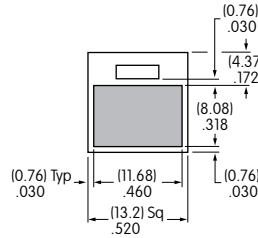

Note: All gray areas represent printable surfaces.

Square Cap with Window

1 line maximum height .318"
2 lines maximum height .144"
Maximum width .460"