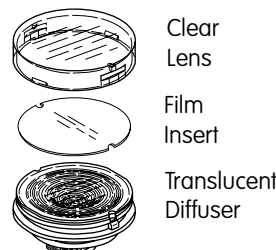

Cap for Super Bright LED

AT4131
Round

Legend on Lens or Insert